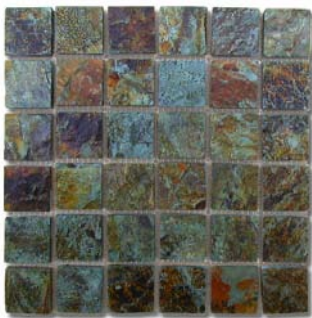

Tumbled Mosaic Slate (TMS-1) is a tumbled mosaic slate available in four sizes: three quarters of an inch by one and one half inch (3/4" x 1-1/2") one inch by one inch (1" x 1"), two inches by two inches (2" x 2") and four inches by four inches (4" x 4"). All pieces are uniformly gauged to a thickness of three-eighths of an inch (3/8") for easy, flush installation. The smaller sizes are designed and shaped to stimulate acupressure points on the bottom of the bare feet, creating a feeling of "well-being," as they are walked on.

They are excellent choices for showers and bathroom flooring. Colors are Ebony and Muted Green. TMS-1 is also available in Beige Marble. Mat sizes are twelve inches by twelve inches (12" x 12").

**Minimum Orders**

VARIEGATED GREEN- 2" X 2"

BEIGE MARBLE - 1" X 1"

EBONY - 3/4" X 1 1/2"

EBONY - 4" X 4"

**TUMBLED SLATE - FLOORING AND WALL CLADDING SLATES**

PRODUCTS	AVAILABLE COLORS	SPECIFICATION	PCS PER CRATE	PER 20' FULL CONTAINER LOAD	
				CRATES/CONTAINER	PCS/CONTAINER
TMS-1	MUTED GREEN EBONY BEIGE MARBLE VARIEGATED GREEN	12"X12"X3/8" BOXED(5 MATS)	52 BOXES	21	5,460