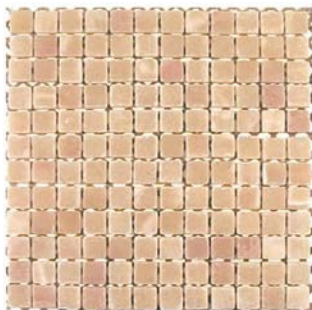

"Far East" Tumbled Mosaic slate is available in three sizes: 3/4 inch x 3/4 inch; 3/4 inch x 1 1/2 inch and 1 inch x 1 inch.

TMS-05M • 3/4" X 3/4"  
 IVORY & EBONY • 12' X 12"

**Minimum Orders**

International Slate & Stone is now offering value-savings with minimum orders as low as four crates for our complete line of slate roofing, flooring and landscape tiles. Please calculate your slate needs to the full load. For example, a full crate of Slate contains 360 square feet. If you need 1,500 square feet, please order five crates. Sorry, we cannot

TMS-1M • 1" X 1"  
 MARBLE • 12' X 12"

TMS-1.5 • 3/4" X 1.5"  
 EBONY • 12' X 12"

ISTMS014 • 3/4" X 3/4"  
 CINNAMON & SPICE • 12' X 12"

TMS-1 • 1" X 1"  
 ANTIQUE GREEN • 12' X 12"

**TUMBLEB SLATE - FLOORING AND WALL CLADDING SLATES**