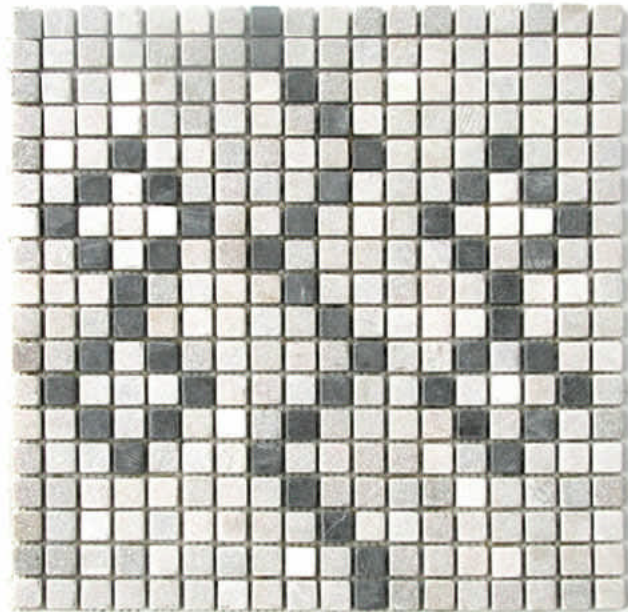

International Slate & Stone's "Far East" Tumbled Mosaic slate flooring gently stimulates the acupressure points on the bottom of bare feet when walked on.

"The secret is a slight rounding of the tops of the slate tiles to create a domed shape," according to Richard Hoder, founder and CEO of International Slate & Stone. "The dome shape barely perceptible to the eye, but is distinct enough to deliver a relaxing massage with each step."

These stress relieving floor slates are perfect residential, commercial and hospitality applications in bathrooms, showers, locker rooms, sunrooms and exercise areas. Like all International Slate & Stone products, "Far East" tumbled mosaic is precision gauged for easy installation, and arrives mounted on a 12 inch by 12 inch backing for easy handling.

"Far East" Tumbled Mosaic slate is available in three sizes: 3/4 inch x 3/4 inch; 3/4 inch x 1 1/2 inch and 1 inch x 1 inch.

TMS-05M • 3/4" X 3/4"  
 IVORY & EBONY • 12' X 12"

**Minimum Orders**

International Slate & Stone is now offering value-savings with minimum orders as low as four crates for our complete line of slate roofing, flooring and landscape tiles. Please calculate your slate needs to the full load. For example, a full crate of Slate contains 360 square feet. If you need 1,500 square feet, please order five crates. Sorry, we cannot