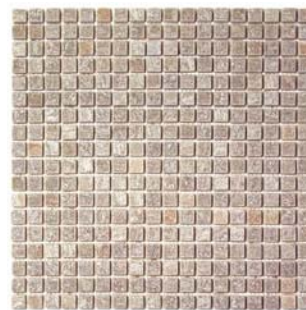

"Far East" Tumbled Mosaic slate is available in three sizes: 3/4 inch x 3/4 inch; 3/4 inch x 1 1/2 inch and 1 inch x 1 inch.

TMS-05M • 3/4" X 3/4"  
 IVORY & EBONY • 12' X 12"

**Minimum Orders**

International Slate & Stone is now offering value-savings with minimum orders as low as four crates for our complete line of slate roofing, flooring and landscape tiles. Please calculate your slate needs to the full load. For example, a full crate of Slate contains 360 square feet. If you need 1,500 square feet, please order five crates. Sorry, we cannot

TMS-1M • 1" X 1"  
 MARBLE • 12' X 12"

TMS-1.5 • 3/4" X 1.5"  
 EBONY • 12' X 12"

ISTMS014 • 3/4" X 3/4"  
 CINNAMON & SPICE • 12' X 12"

TMS-1 • 1" X 1"  
 ANTIQUE GREEN • 12' X 12"

**TUMBLEB SLATE - FLOORING AND WALL CLADDING SLATES**